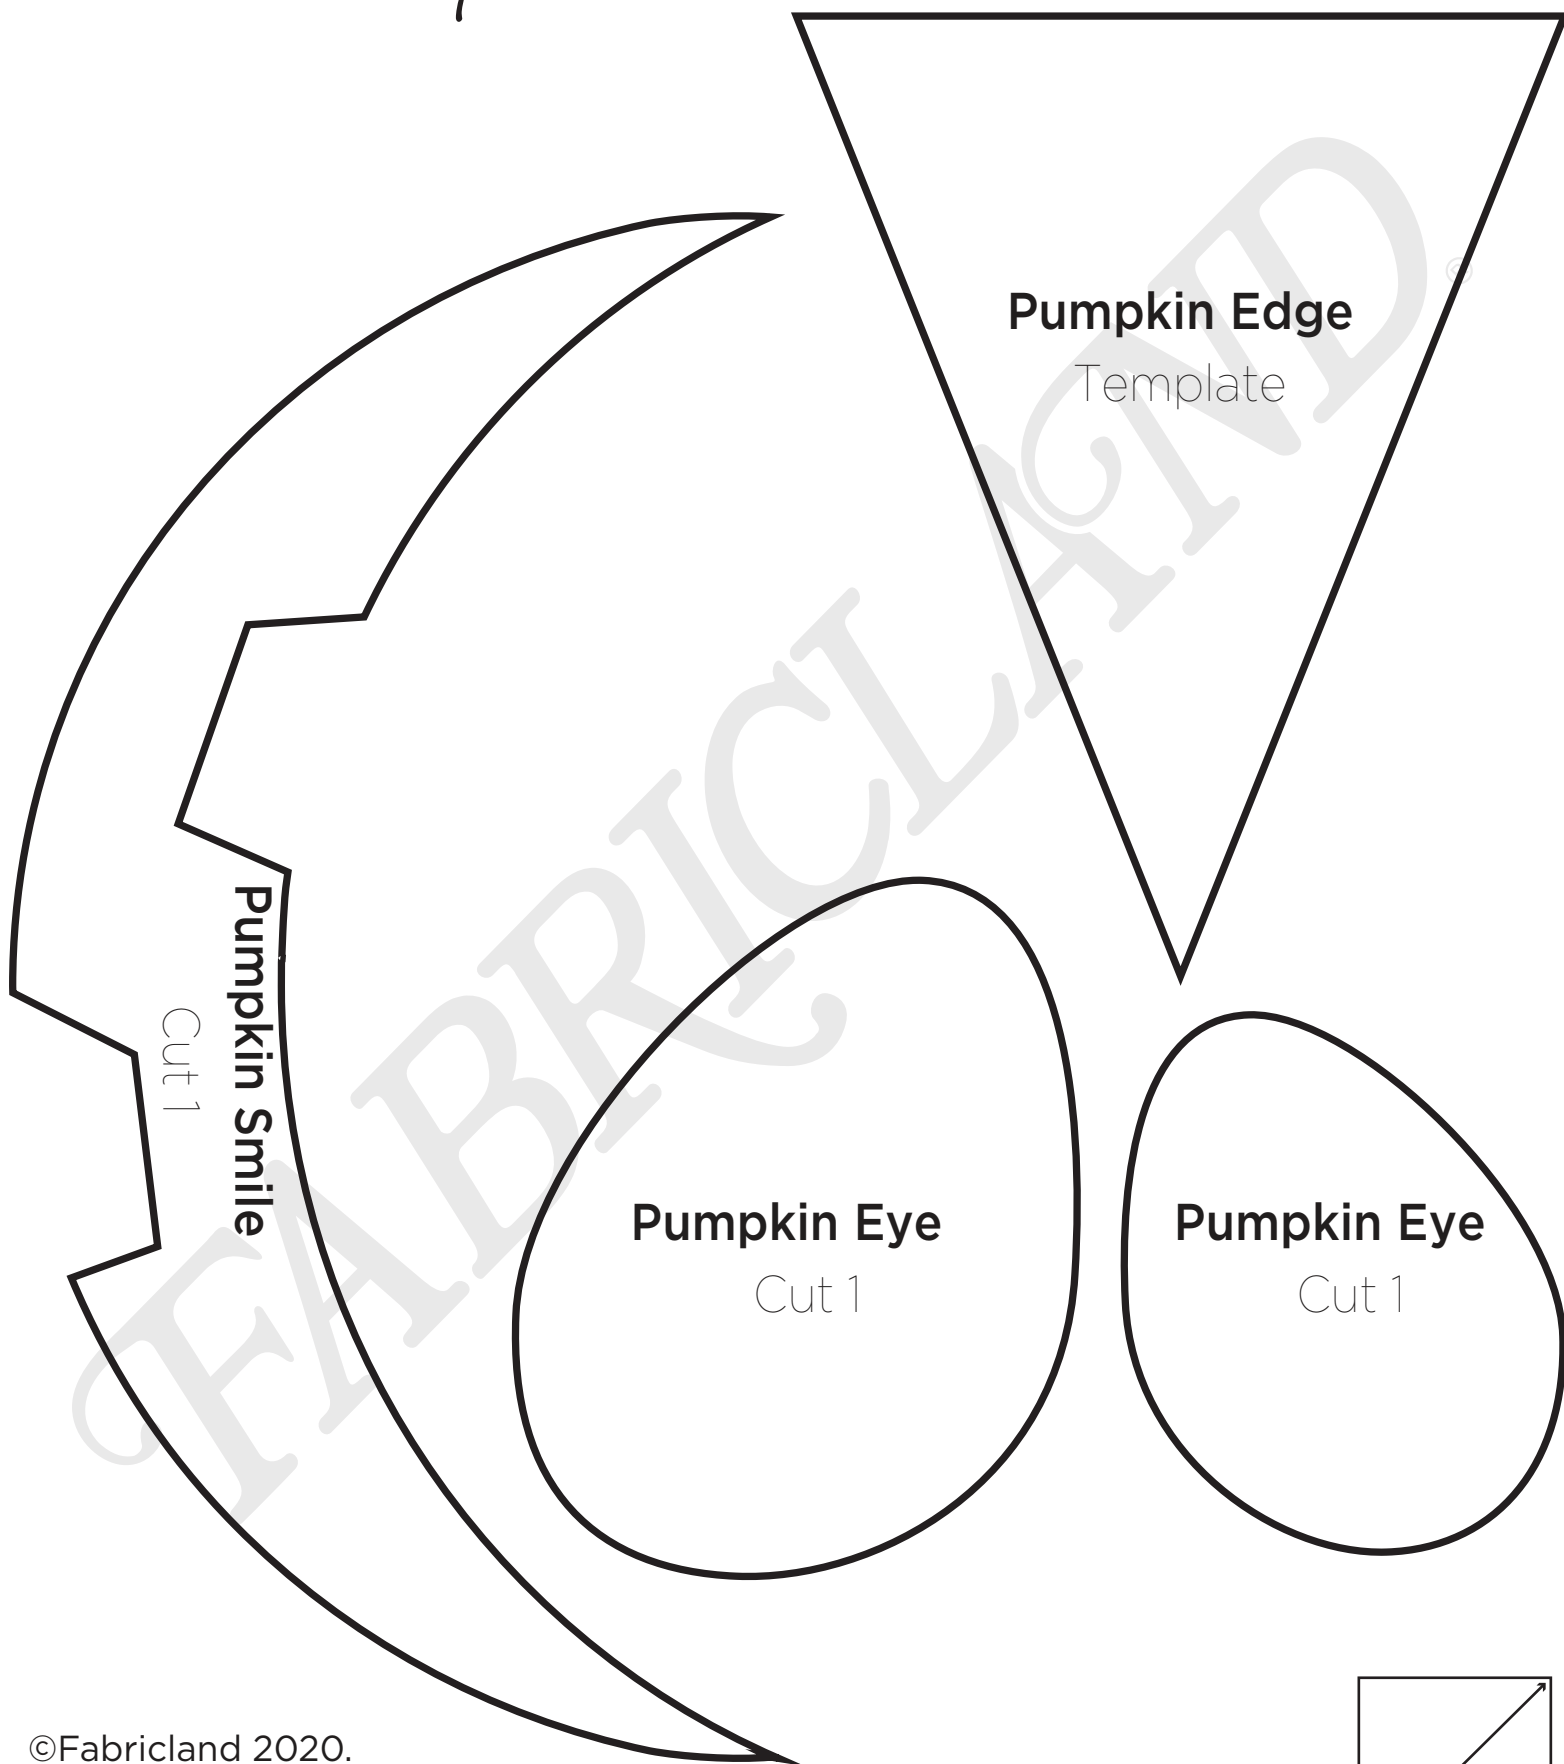

Poncho - Pumpkin

©Fabricland 2020.

This pattern is not available for commercial resale. You cannot copy and sell or digitally distribute this pattern. You may sell items you make with this pattern.

Print "actual size"
1" square

Poncho - Skeleton

Rib Cage Lay out

Skeleton Rib Cage

Cut 1 of each follow layout

Skeleton Heart

Cut 1

©Fabricland 2020.

This pattern is not available for commercial resale. You cannot copy and sell or digitally distribute this pattern. You may sell items you make with this pattern.

Print "actual size"
1" square

Poncho - Skeleton

Skeleton Rib Cage

Cut 1 of each
follow layout

©Fabricland 2020.

This pattern is not available for commercial resale. You cannot copy and sell or digitally distribute this pattern. You may sell items you make with this pattern.

Print "actual size"
1" square