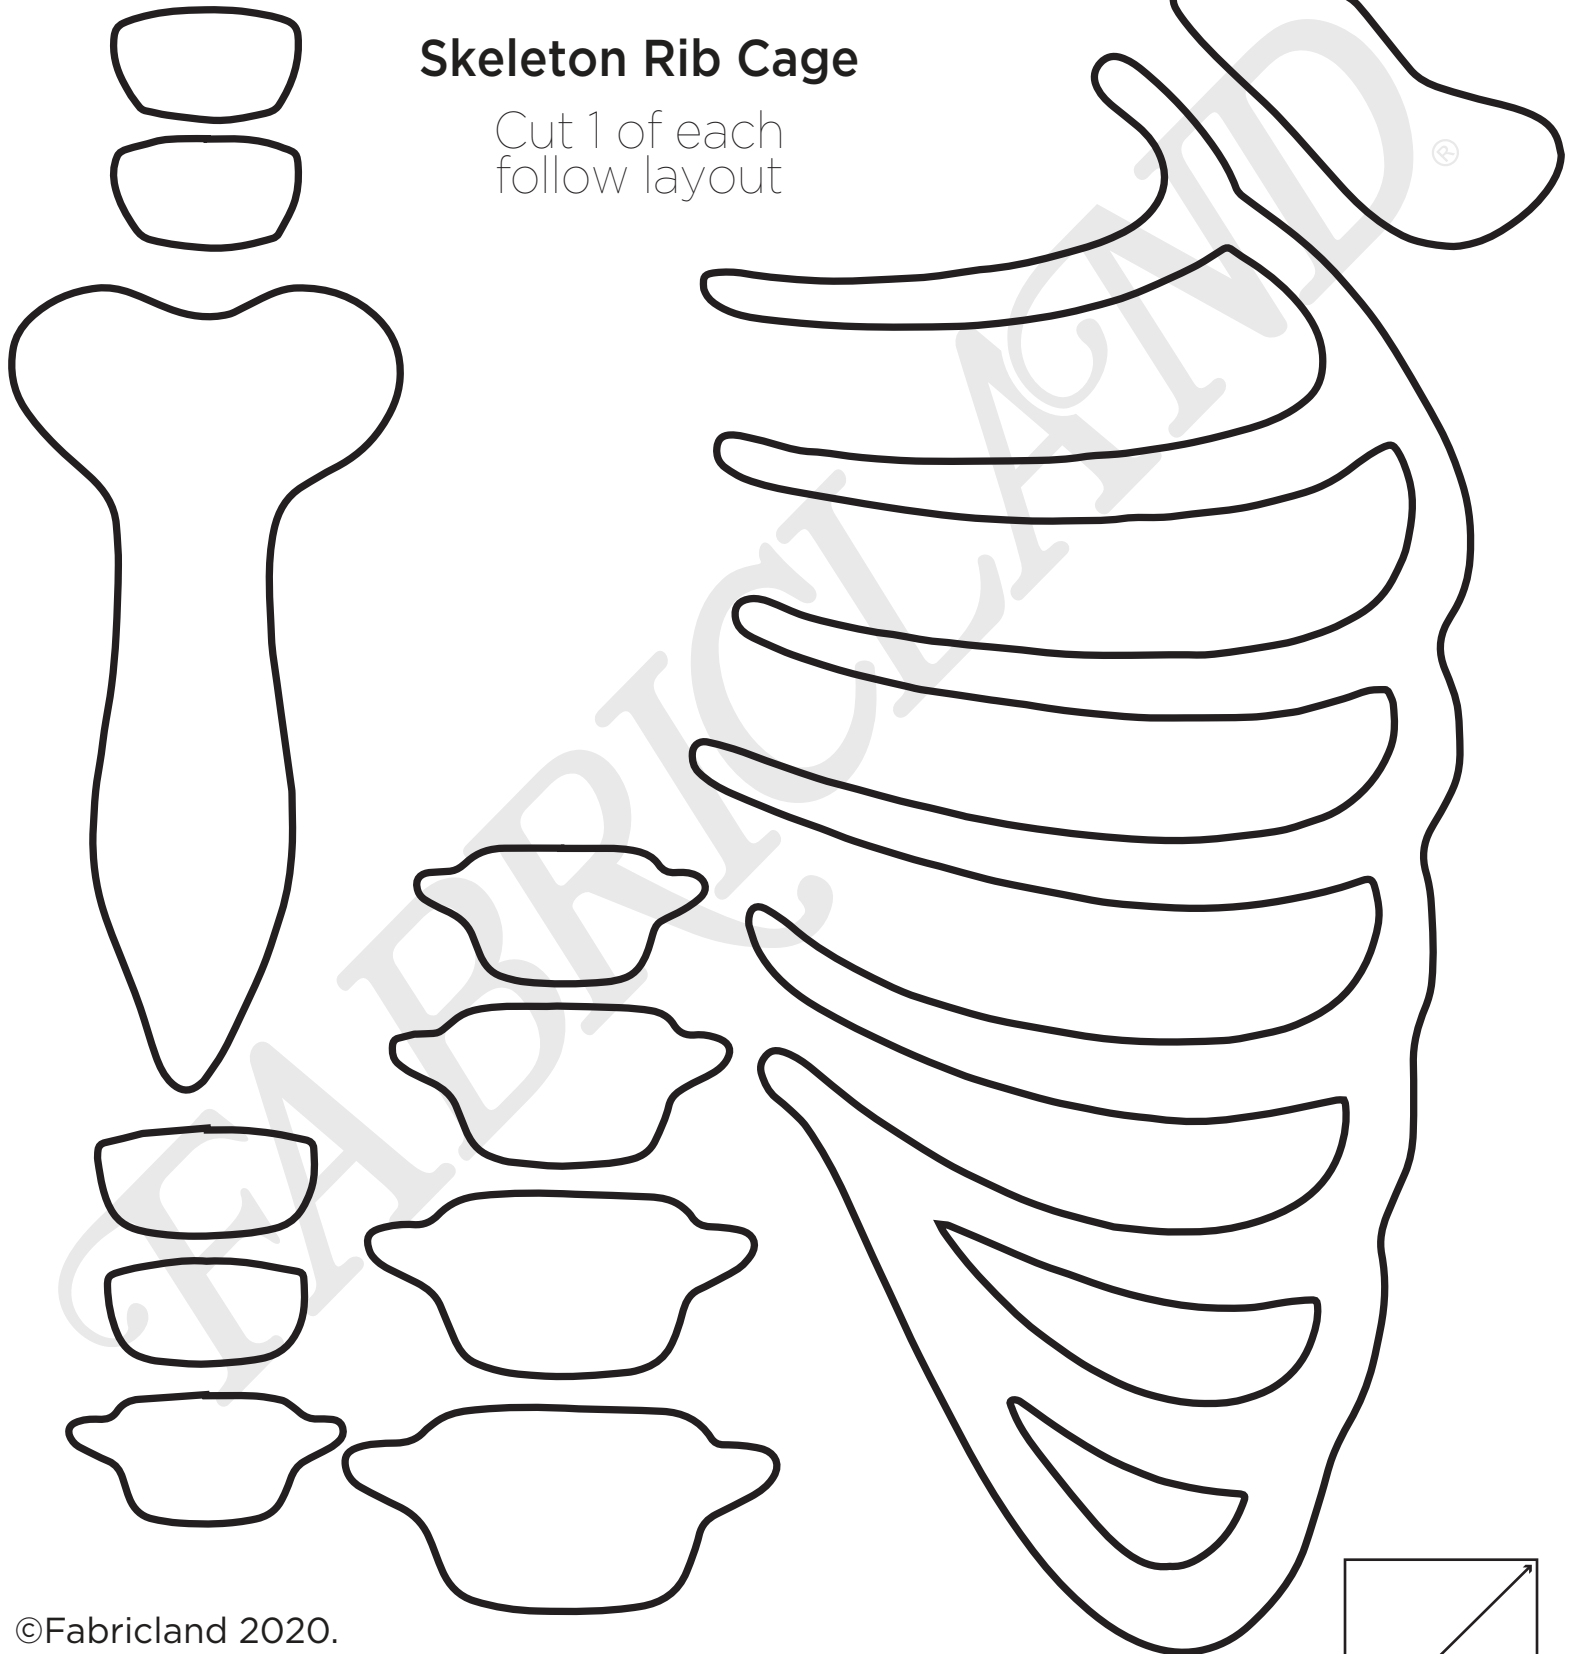

Poncho - Skeleton

Rib Cage Lay out

Skeleton Rib Cage

Cut 1 of each follow layout

Skeleton Heart

Cut 1

©Fabricland 2020.

This pattern is not available for commercial resale. You cannot copy and sell or digitally distribute this pattern. You may sell items you make with this pattern.

Print "actual size"
1" square

Poncho - Skeleton

Skeleton Rib Cage

Cut 1 of each
follow layout

©Fabricland 2020.

This pattern is not available for commercial resale. You cannot copy and sell or digitally distribute this pattern. You may sell items you make with this pattern.

Print "actual size"
1" square